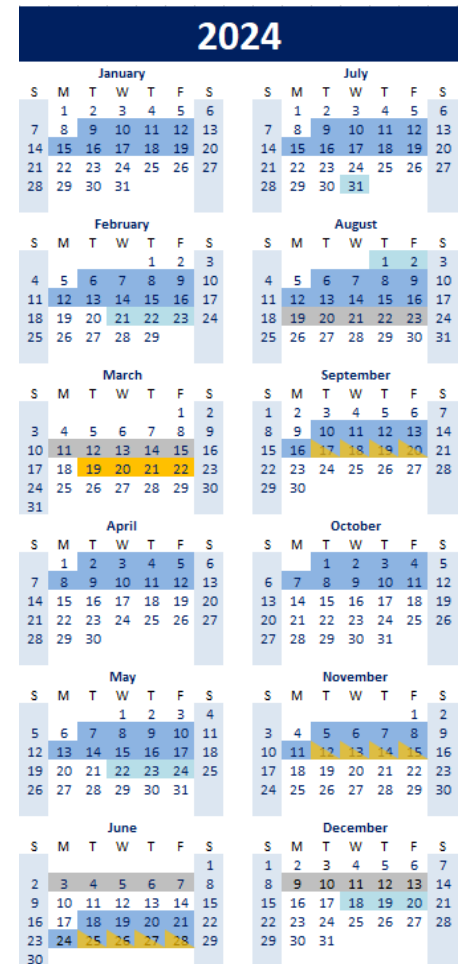

To contact your Sales Center for PC-12 Maintenance Training click [here](#)

#	Course	Start	Finish	Hours
1	PC-12 45/47/NG/NGX Standard	Jan 09	Jan 19	0800-1600
2	PC-12 45/47/NG/NGX Standard	Feb 06	Feb 16	0800-1600
3	PC-12 Advanced & Troubleshooting	Feb 21	Feb 23	0800-1600
4	PC-12 Legacy Standard	Mar 11	Mar 15	0800-1600
5	PC-12 NG/NGX Electrical and Avionics	Mar 19	Mar 22	0800-1600
6	PC-12 45/47/NG/NGX Standard	Apr 02	Apr 12	0800-1600
7	PC-12 45/47/NG/NGX Standard	May 07	May 17	0800-1600
8	PC-12 Advanced & Troubleshooting	May 22	May 24	0800-1600
9	PC-12 Legacy Standard	June 03	June 07	0800-1600
10	PC-12 45/47/NG/NGX Standard	Jun 18	Jun 28	0800-1600
11	PC-12 NG/NGX Electrical and Avionics	Jun 25	June 28	0800-1600
12	PC-12 45/47/NG/NGX Standard	July 09	July 19	0800-1600
13	PC-12 Advanced & Troubleshooting	July 31	Aug 02	0800-1600
14	PC-12 45/47/NG/NGX Standard	Aug 06	Aug 16	0800-1600
15	PC-12 Legacy Standard	Aug 19	Aug 23	0800-1600
16	PC-12 45/47/NG/NGX Standard	Sept 10	Sept 20	0800-1600
17	PC-12 NG/NGX Electrical and Avionics	Sept 17	Sept 20	0800-1600
18	PC-12 45/47/NG/NGX Standard	Oct 01	Oct 11	0800-1600
19	PC-12 45/47/NG/NGX Standard	Nov 05	Nov 15	0800-1600
20	PC-12 NG/NGX Electrical and Avionics	Nov 12	Nov 15	0800-1600
21	PC-12 Legacy Standard	Dec 09	Dec 13	0800-1600
22	PC-12 Advanced & Troubleshooting	Dec 18	Dec 20	0800-1600

We reserve the right to cancel any course if we do not have enough course participant registrations or a suitable aircraft available for the practical training modules. This schedule is not binding and subject to change.

- PC-12 45/47/NGX Standard
- PC-12 Legacy Standard
- PC-12 Advanced & Troubleshooting
- PC-12 Electrical & Avionics